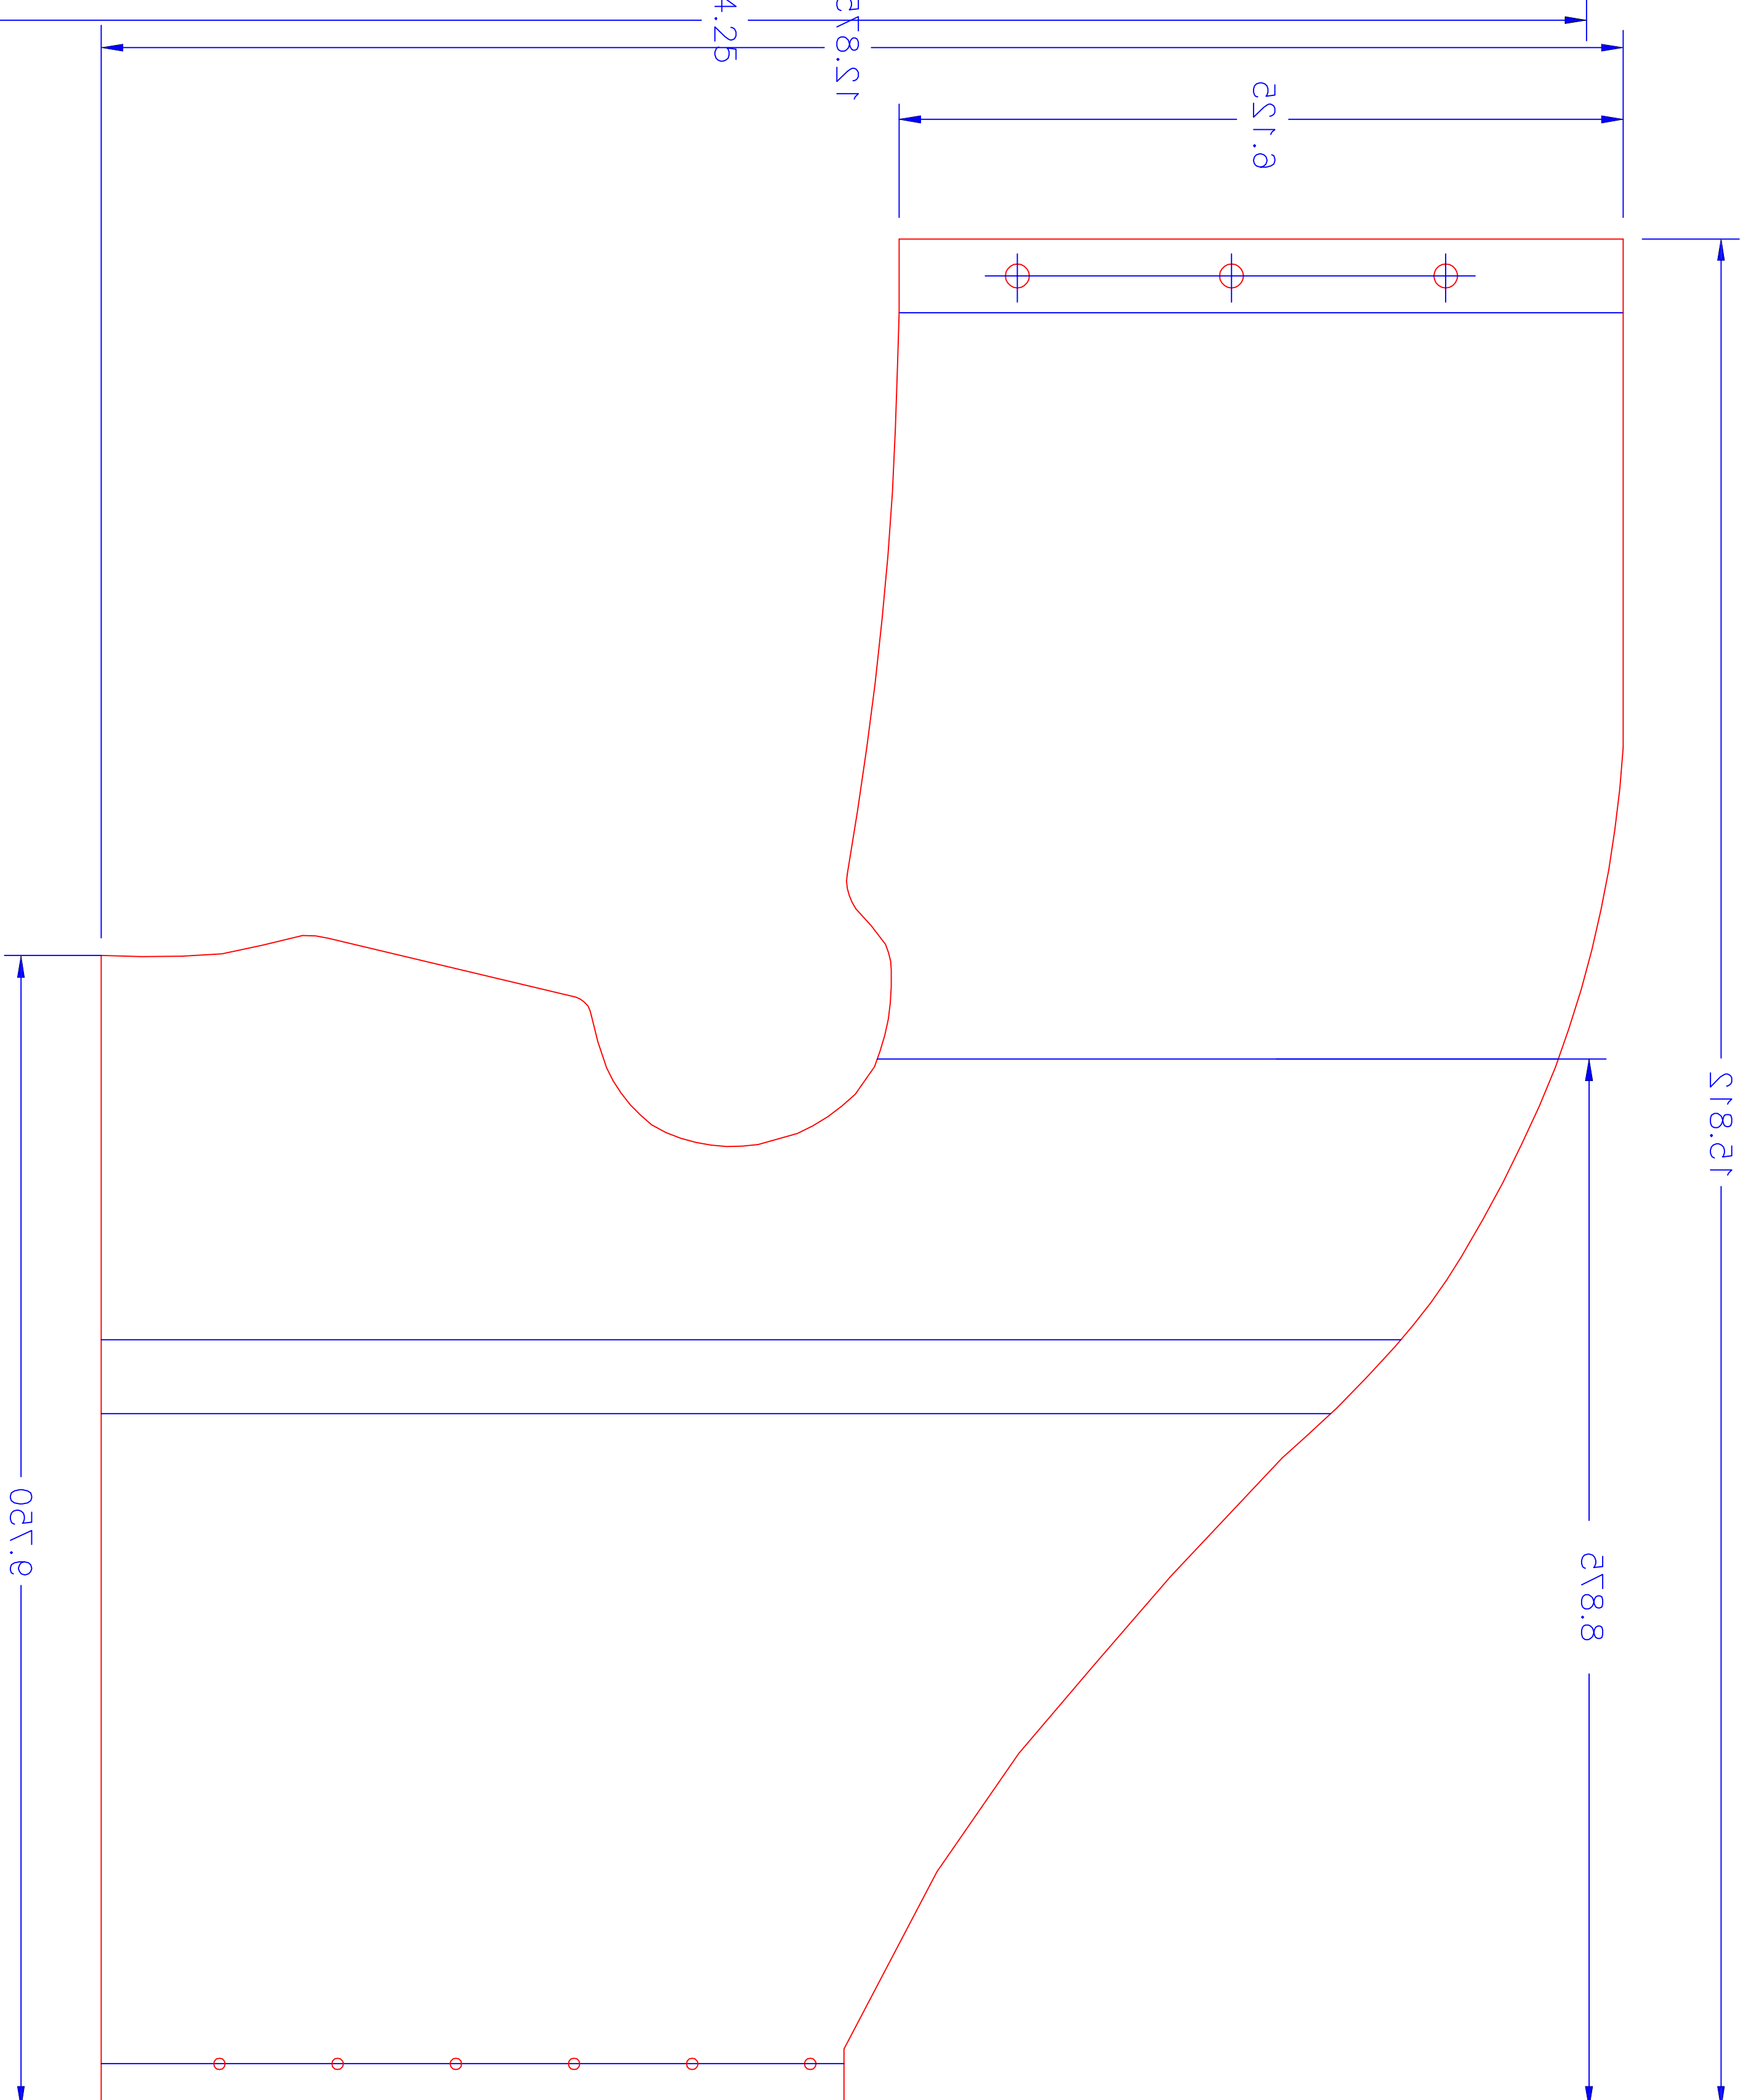

0.32" 6061-T6 AIRCRAFT ALUMINUM

.040" 6061-T6 AIRCRAFT ALUMINUM

.040" 6061-T6 AIRCRAFT ALUMINUM

MINIMUM 2T-1200 .040.

15.875

.040" 6061-T6 AIRCRAFT ALUMINUM

14.25

2T8.51

2T1.9

2T1.9