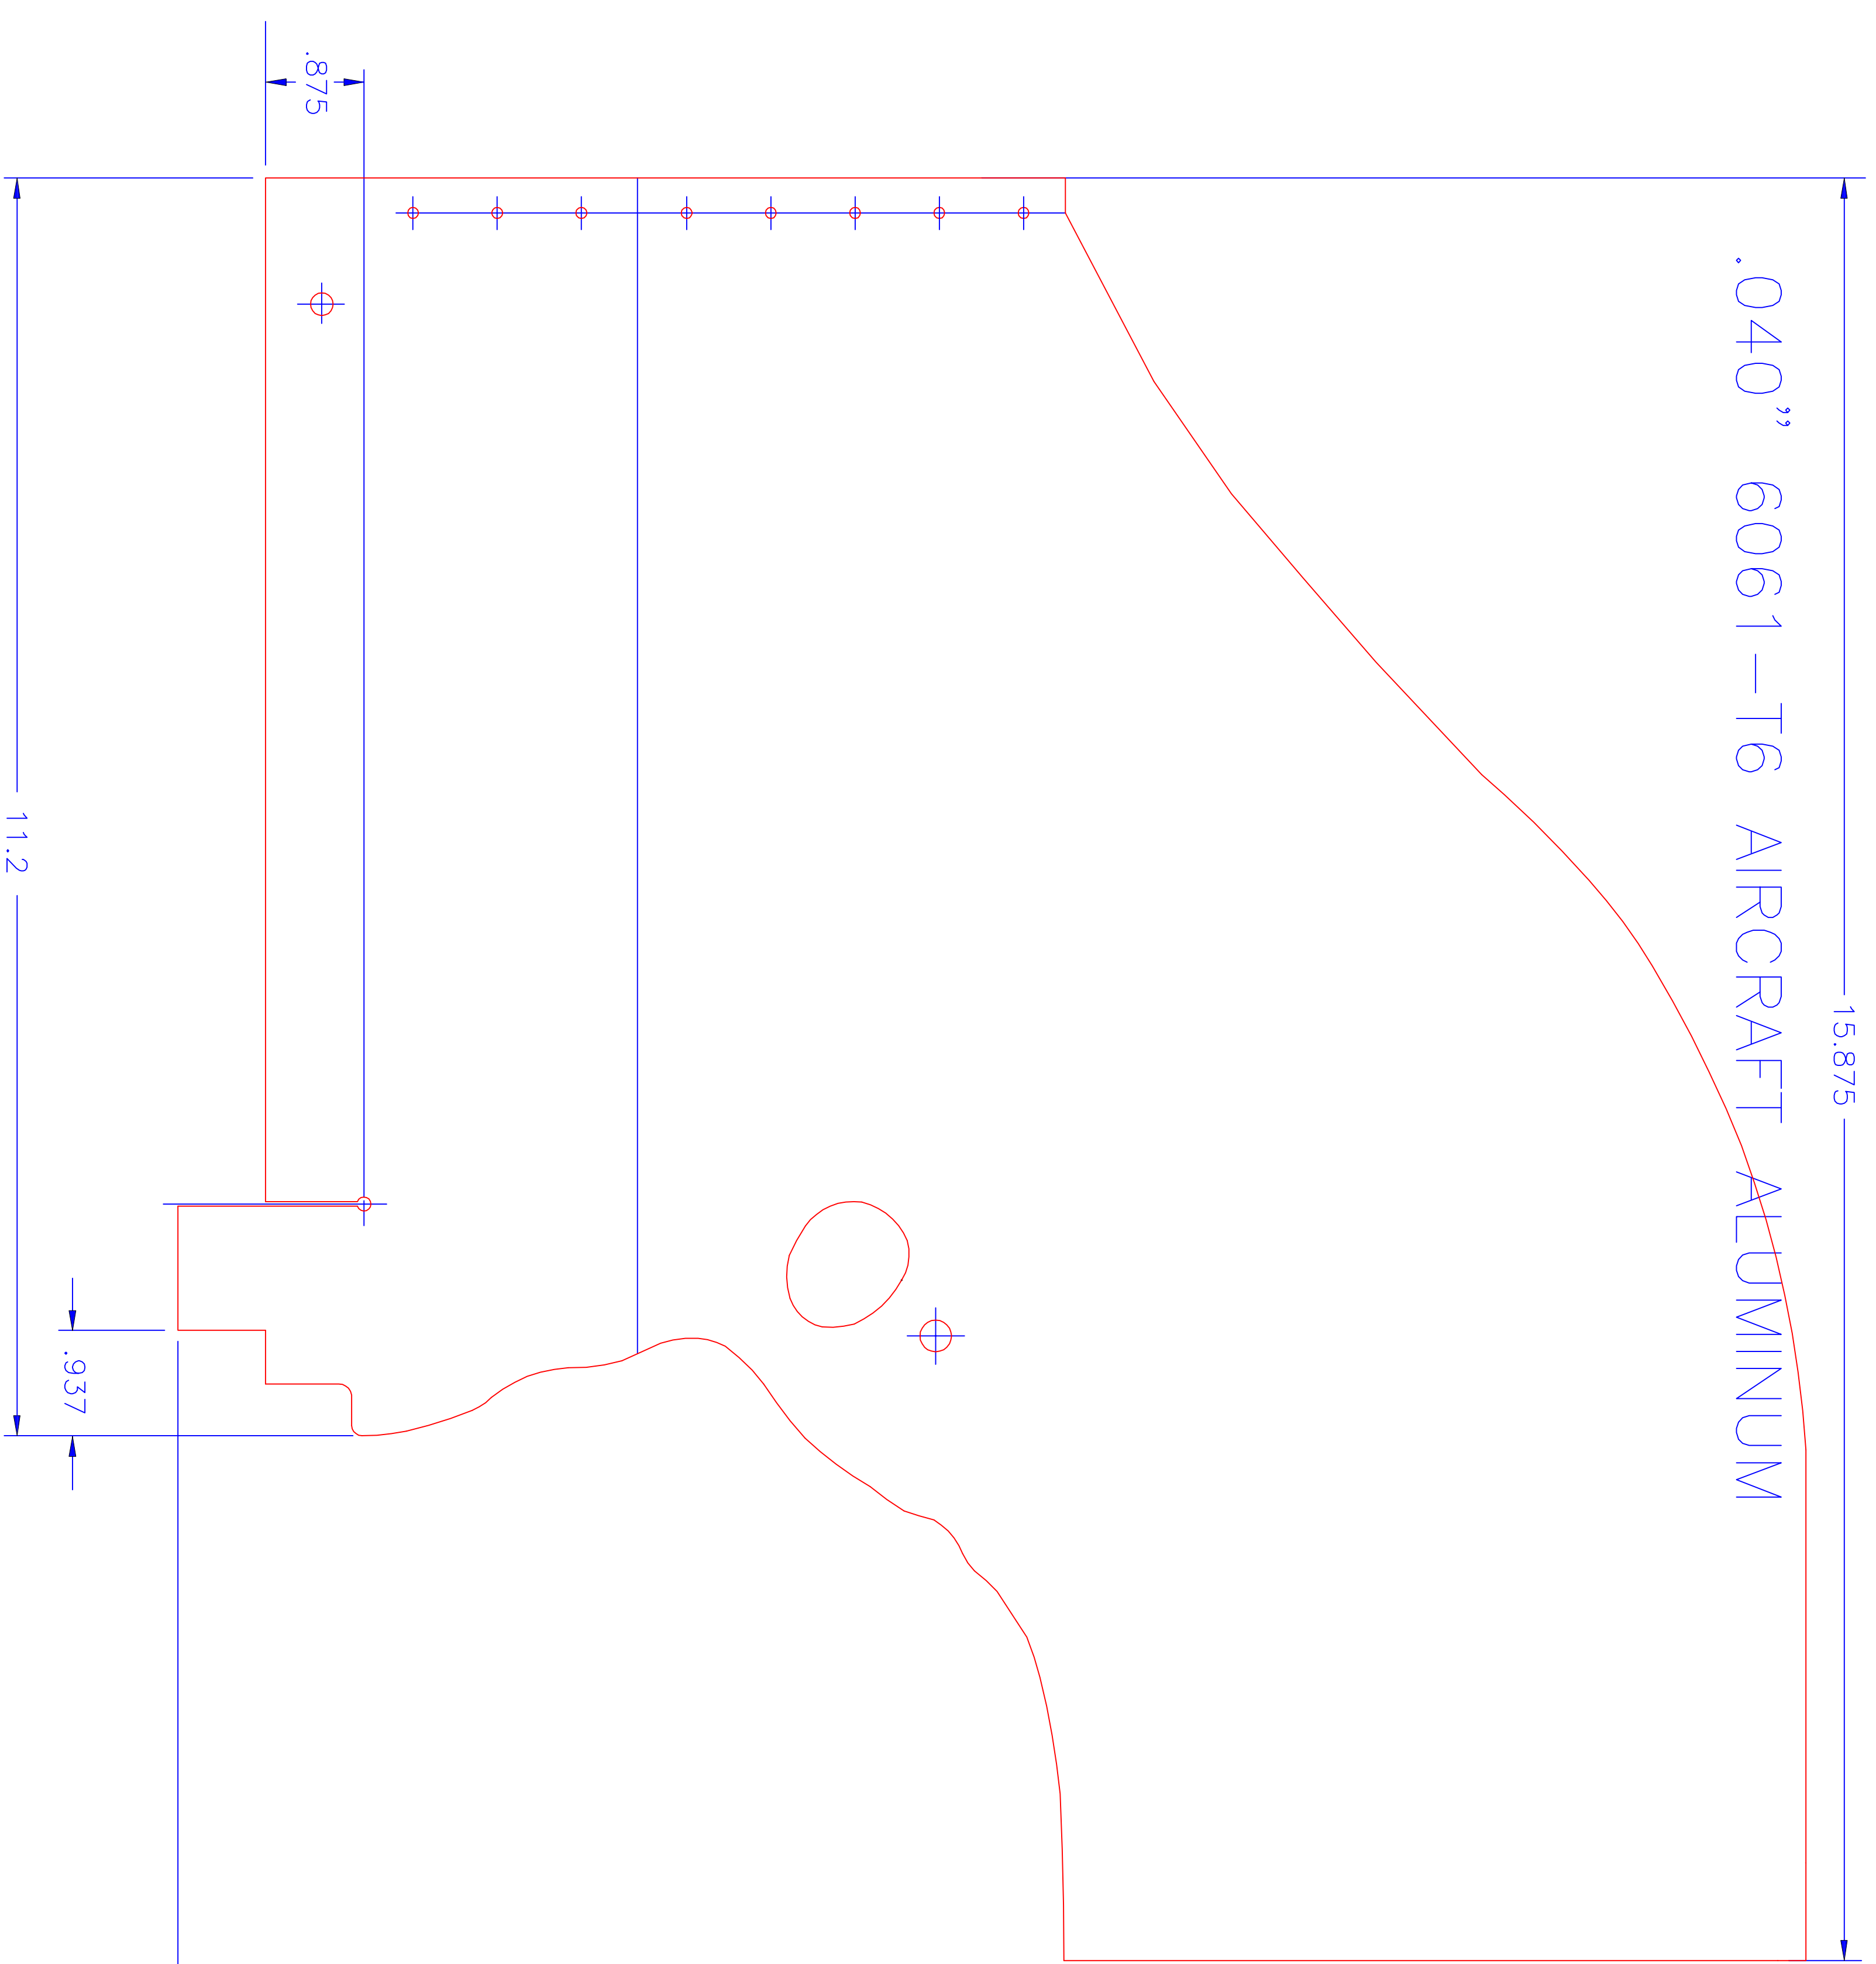

0.32" 6061-T6 AIRCRAFT ALUMINUM

.040" 6061-T6 AIRCRAFT ALUMINUM

.040" 6061-T6 AIRCRAFT ALUMINUM

MINIMUM 2T-1200 .040.

15.875

.040" 6061-T6 AIRCRAFT ALUMINUM

14.25

2T8.51

2T1.9

2T1.9