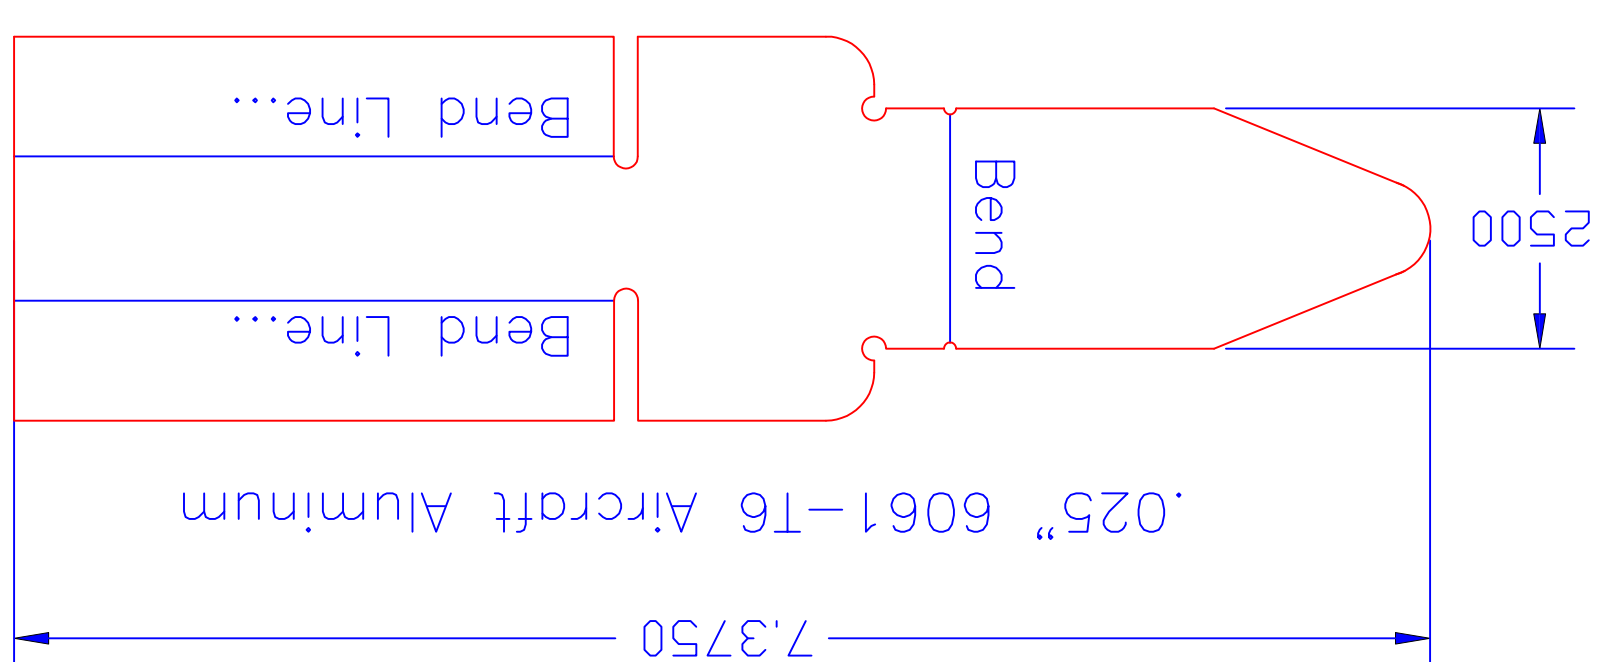

0.32" 6061-T6 AIRCRAFT ALUMINUM

.040" 6061-T6 AIRCRAFT ALUMINUM

.040" 6061-T6 AIRCRAFT ALUMINUM

MINIMUM 2T-1200 .040.

15.875

.040" 6061-T6 AIRCRAFT ALUMINUM

14.25

2T8.51

2T1.9

2T1.9