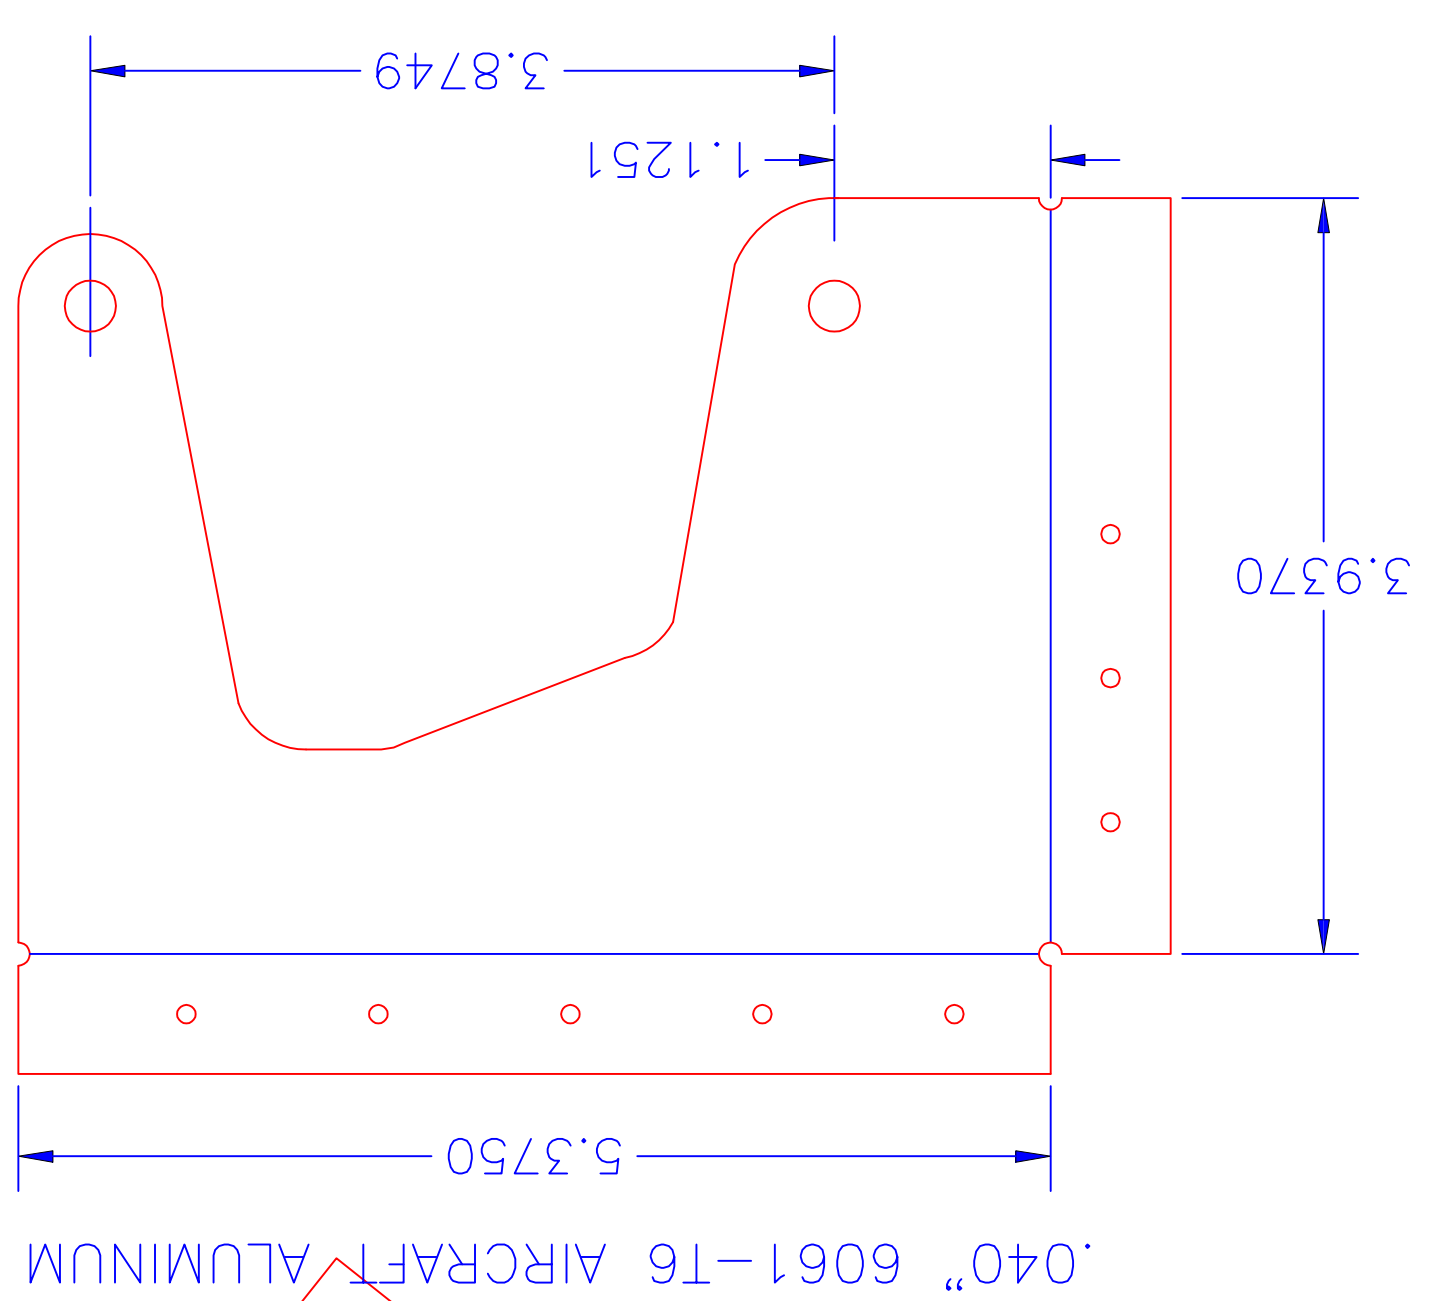

0.32" 6061-T6 AIRCRAFT ALUMINUM

.040" 6061-T6 AIRCRAFT ALUMINUM

.040" 6061-T6 AIRCRAFT ALUMINUM

MINIMUM 2T-1200 .040.

15.875

.040" 6061-T6 AIRCRAFT ALUMINUM

14.25

2T8.51

2T1.9

2T1.9