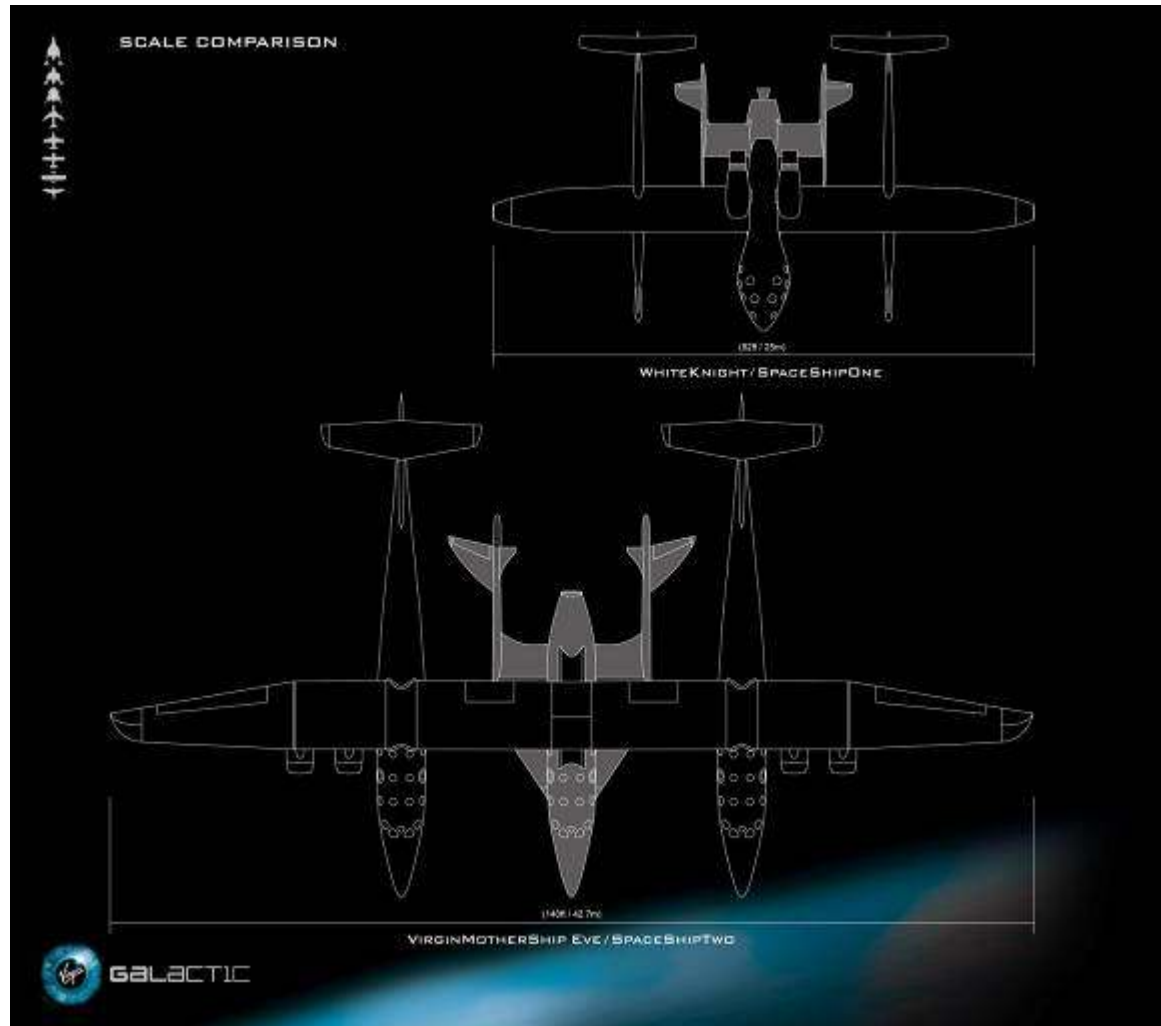

Scaled's Space Program - T1B